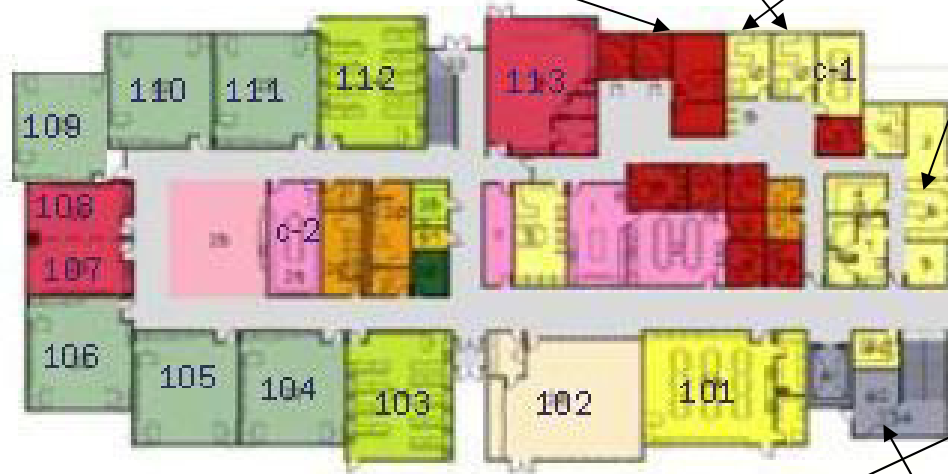

6th grade classrooms located on first floor
7th and 8th grade classrooms located on 2nd floor
Lifeskills classroom is 113

2000 FLOOR PLAN

Counseling Suite and registrar

Principal

Assist. Principal

Bus drop off and student entrance

PTSA and/or Community Liaison

Visitor entrance

Main Office

Attendance

THURSDAY MIDDLE SCHOOL
WELLINGTON PUBLIC SCHOOLS DISTRICT
FIRST & SECOND FLOOR PLAN