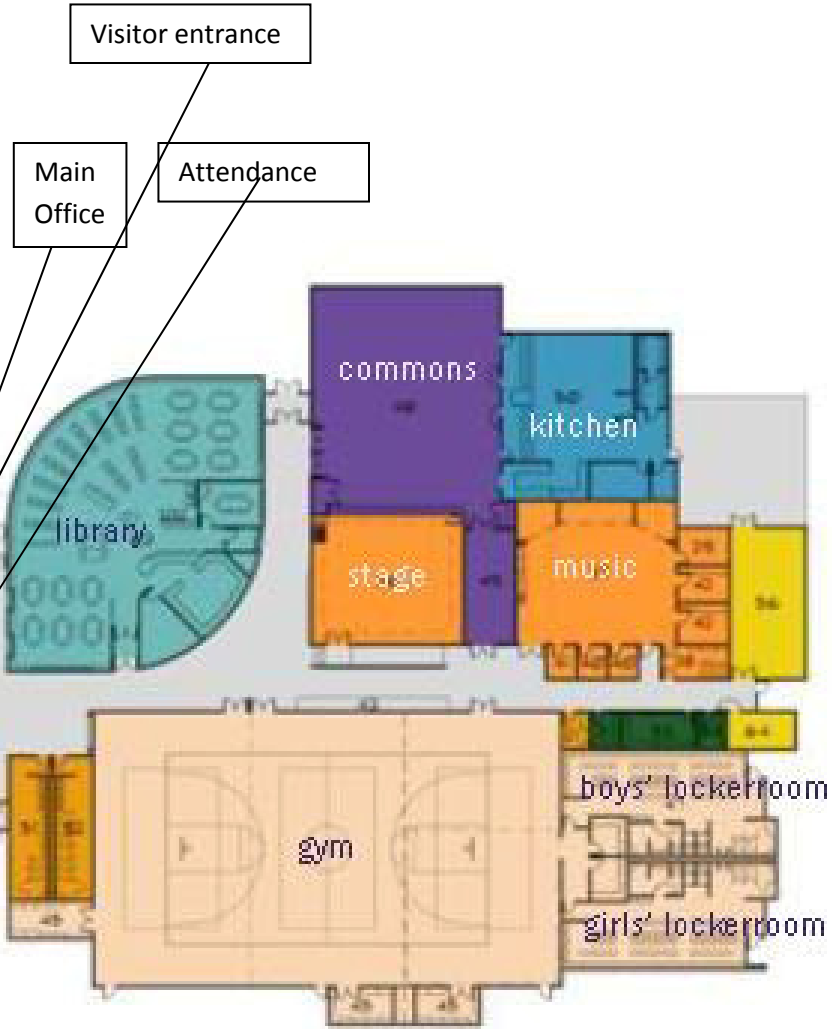

6th grade classrooms located on first floor
7th and 8th grade classrooms located on 2nd floor
Lifeskills classroom is 113

2000 FLOOR PLAN

Counseling Suite and registrar

Principal

Assist. Principal

Bus drop off and student entrance

PTSA and/or Community Liaison

Visitor entrance

Main Office

Attendance

THURSDAY MIDDLE SCHOOL
WELLINGTON PUBLIC SCHOOLS DISTRICT
FIRST & SECOND FLOOR PLAN